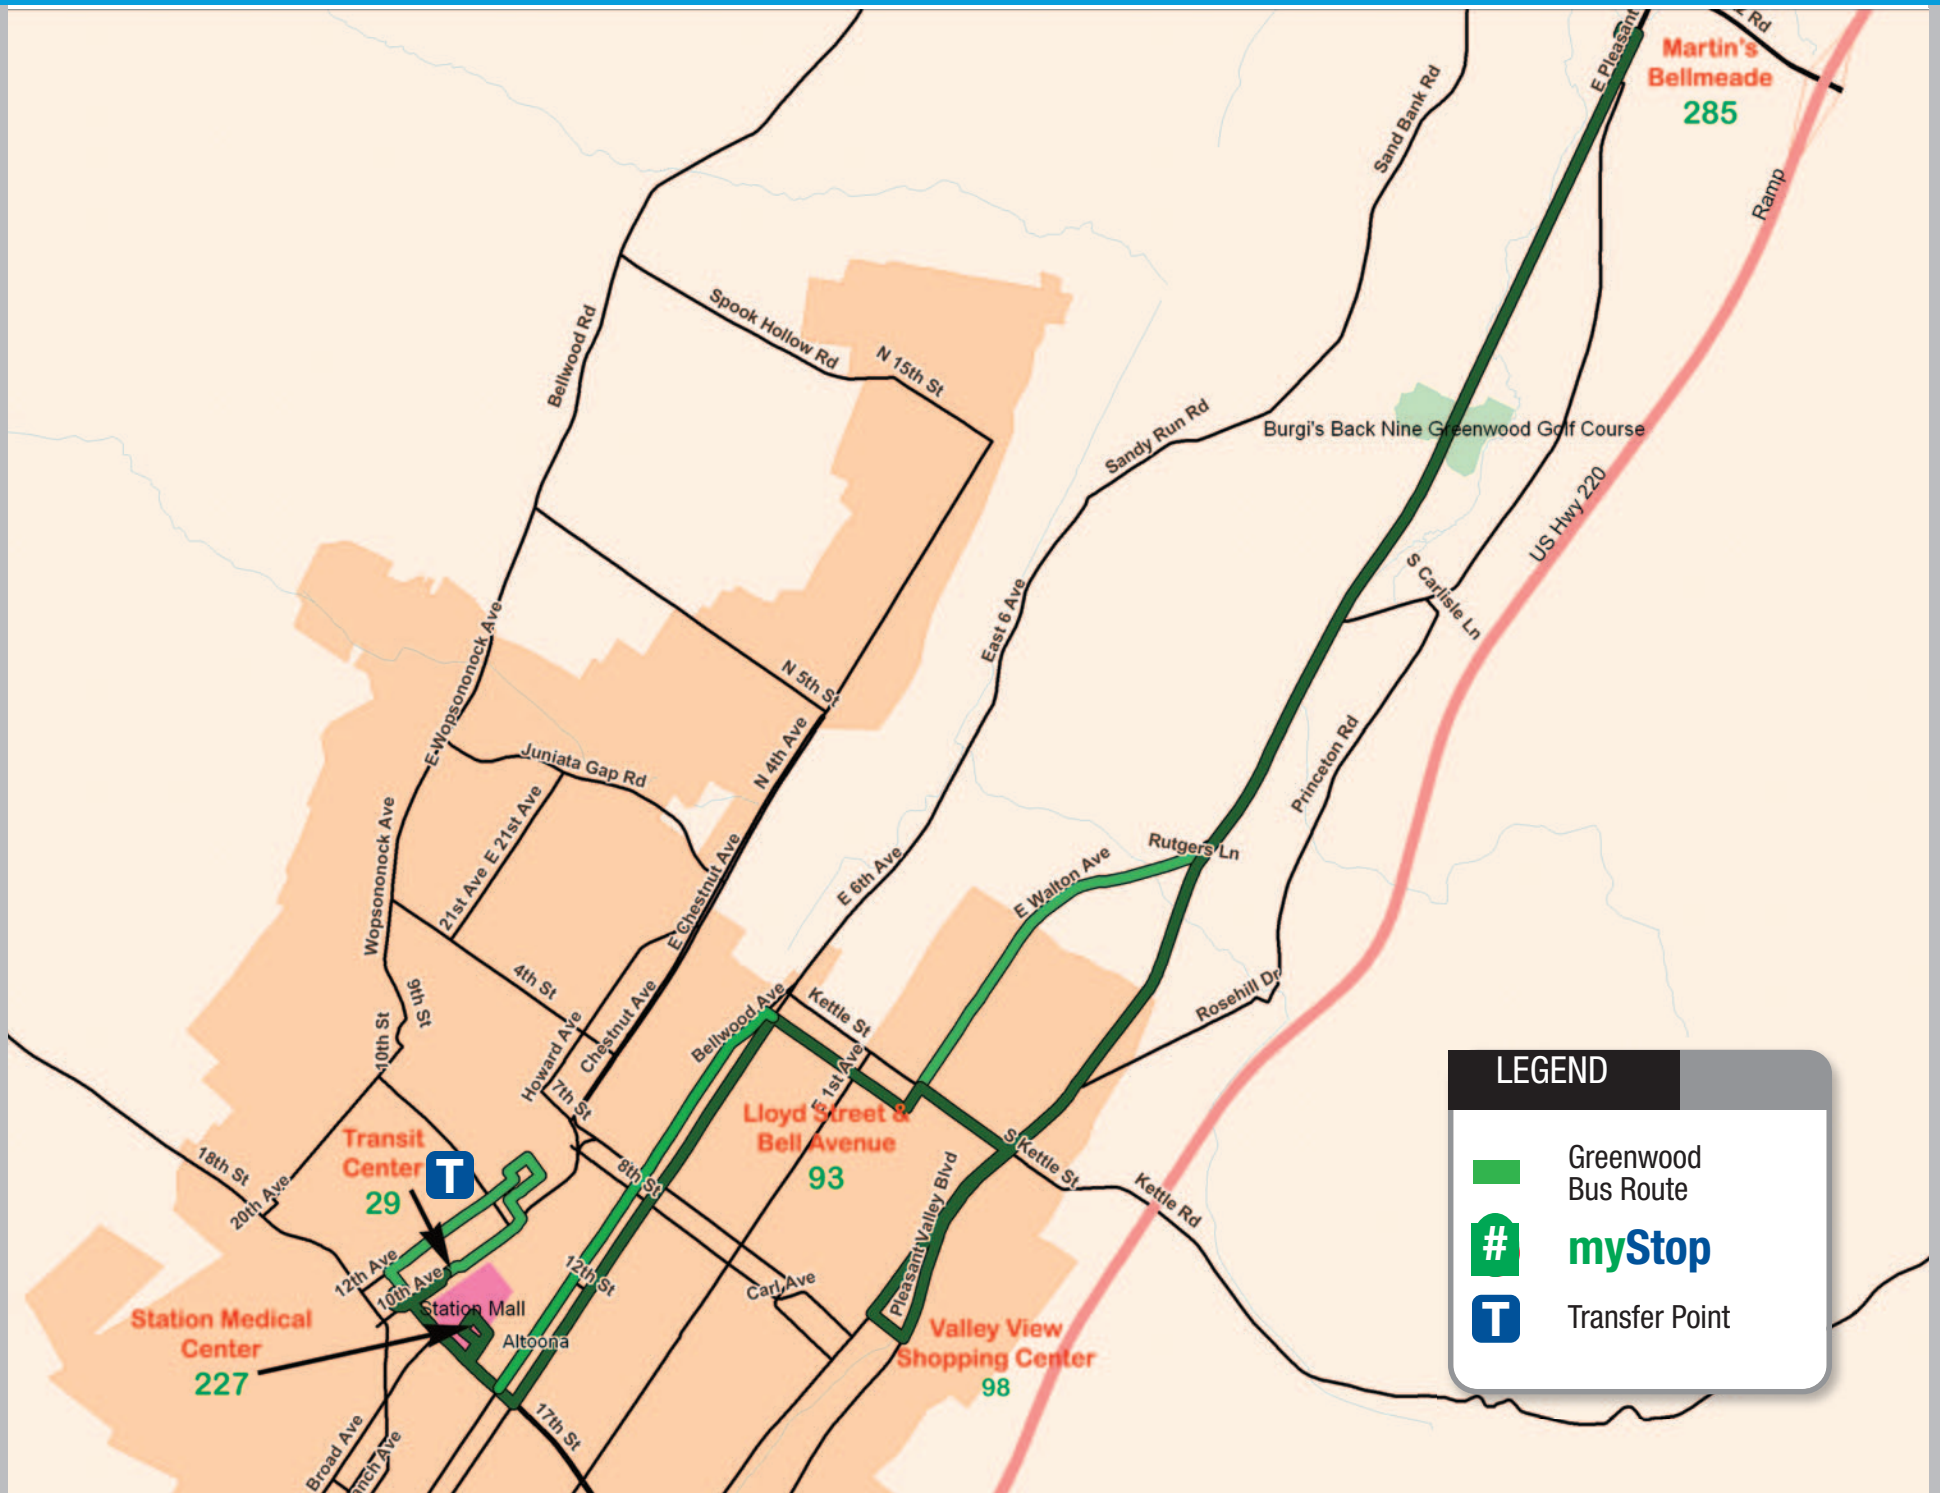

6 Greenwood

Greenwood

Transit Center	Station Medical Center	Lloyd Street & 2nd Avenue	Valley View Shopping Center (Weis)	Martin's Bellmeade	Walton Avenue & Kettle Street	Station Medical Center	Transit Center
29	227	155	98	285	298	227	29
7:30 AM	7:35 AM	7:43 AM	7:47 AM	8:00 AM	8:05 AM	8:15 AM	8:30 AM
8:30 AM	8:35 AM	8:43 AM	8:47 AM	9:00 AM	9:05 AM	9:15 AM	9:30 AM
9:30 AM	9:35 AM	9:43 AM	9:47 AM	10:00 AM	10:05 AM	10:15 AM	10:30 AM
10:30 AM	10:35 AM	10:43 AM	10:47 AM	11:00 AM	11:05 AM	11:15 AM	11:30 AM
11:30 AM	11:35 AM	11:43 AM	11:47 AM	12:00 PM	12:05 PM	12:15 PM	12:30 PM
12:30 PM	12:35 PM	12:43 PM	12:47 PM	1:00 PM	1:05 PM	1:15 PM	1:30 PM
1:30 PM	1:35 PM	1:43 PM	1:47 PM	2:00 PM	2:05 PM	2:15 PM	2:30 PM
2:30 PM	2:35 PM	2:43 PM	2:47 PM	3:00 PM	3:05 PM	3:15 PM	3:30 PM
3:30 PM	3:35 PM	3:43 PM	3:47 PM	4:00 PM	4:05 PM	4:15 PM	4:30 PM
4:30 PM	4:35 PM	4:43 PM	4:47 PM	5:00 PM	5:05 PM	5:15 PM	5:30 PM+

+Garage via 10th Ave Expressway to 17th St to 7th Ave to 35th St to 5th Ave

www.amtran.org
814-944-4074

When will my bus be at my stop?
Call 814-944-1200 or visit amtran.org

All times are subject to change. Delays and cancellations may occur due to traffic and/or inclement weather. Visit www.amtran.org and myStop for constant updates.