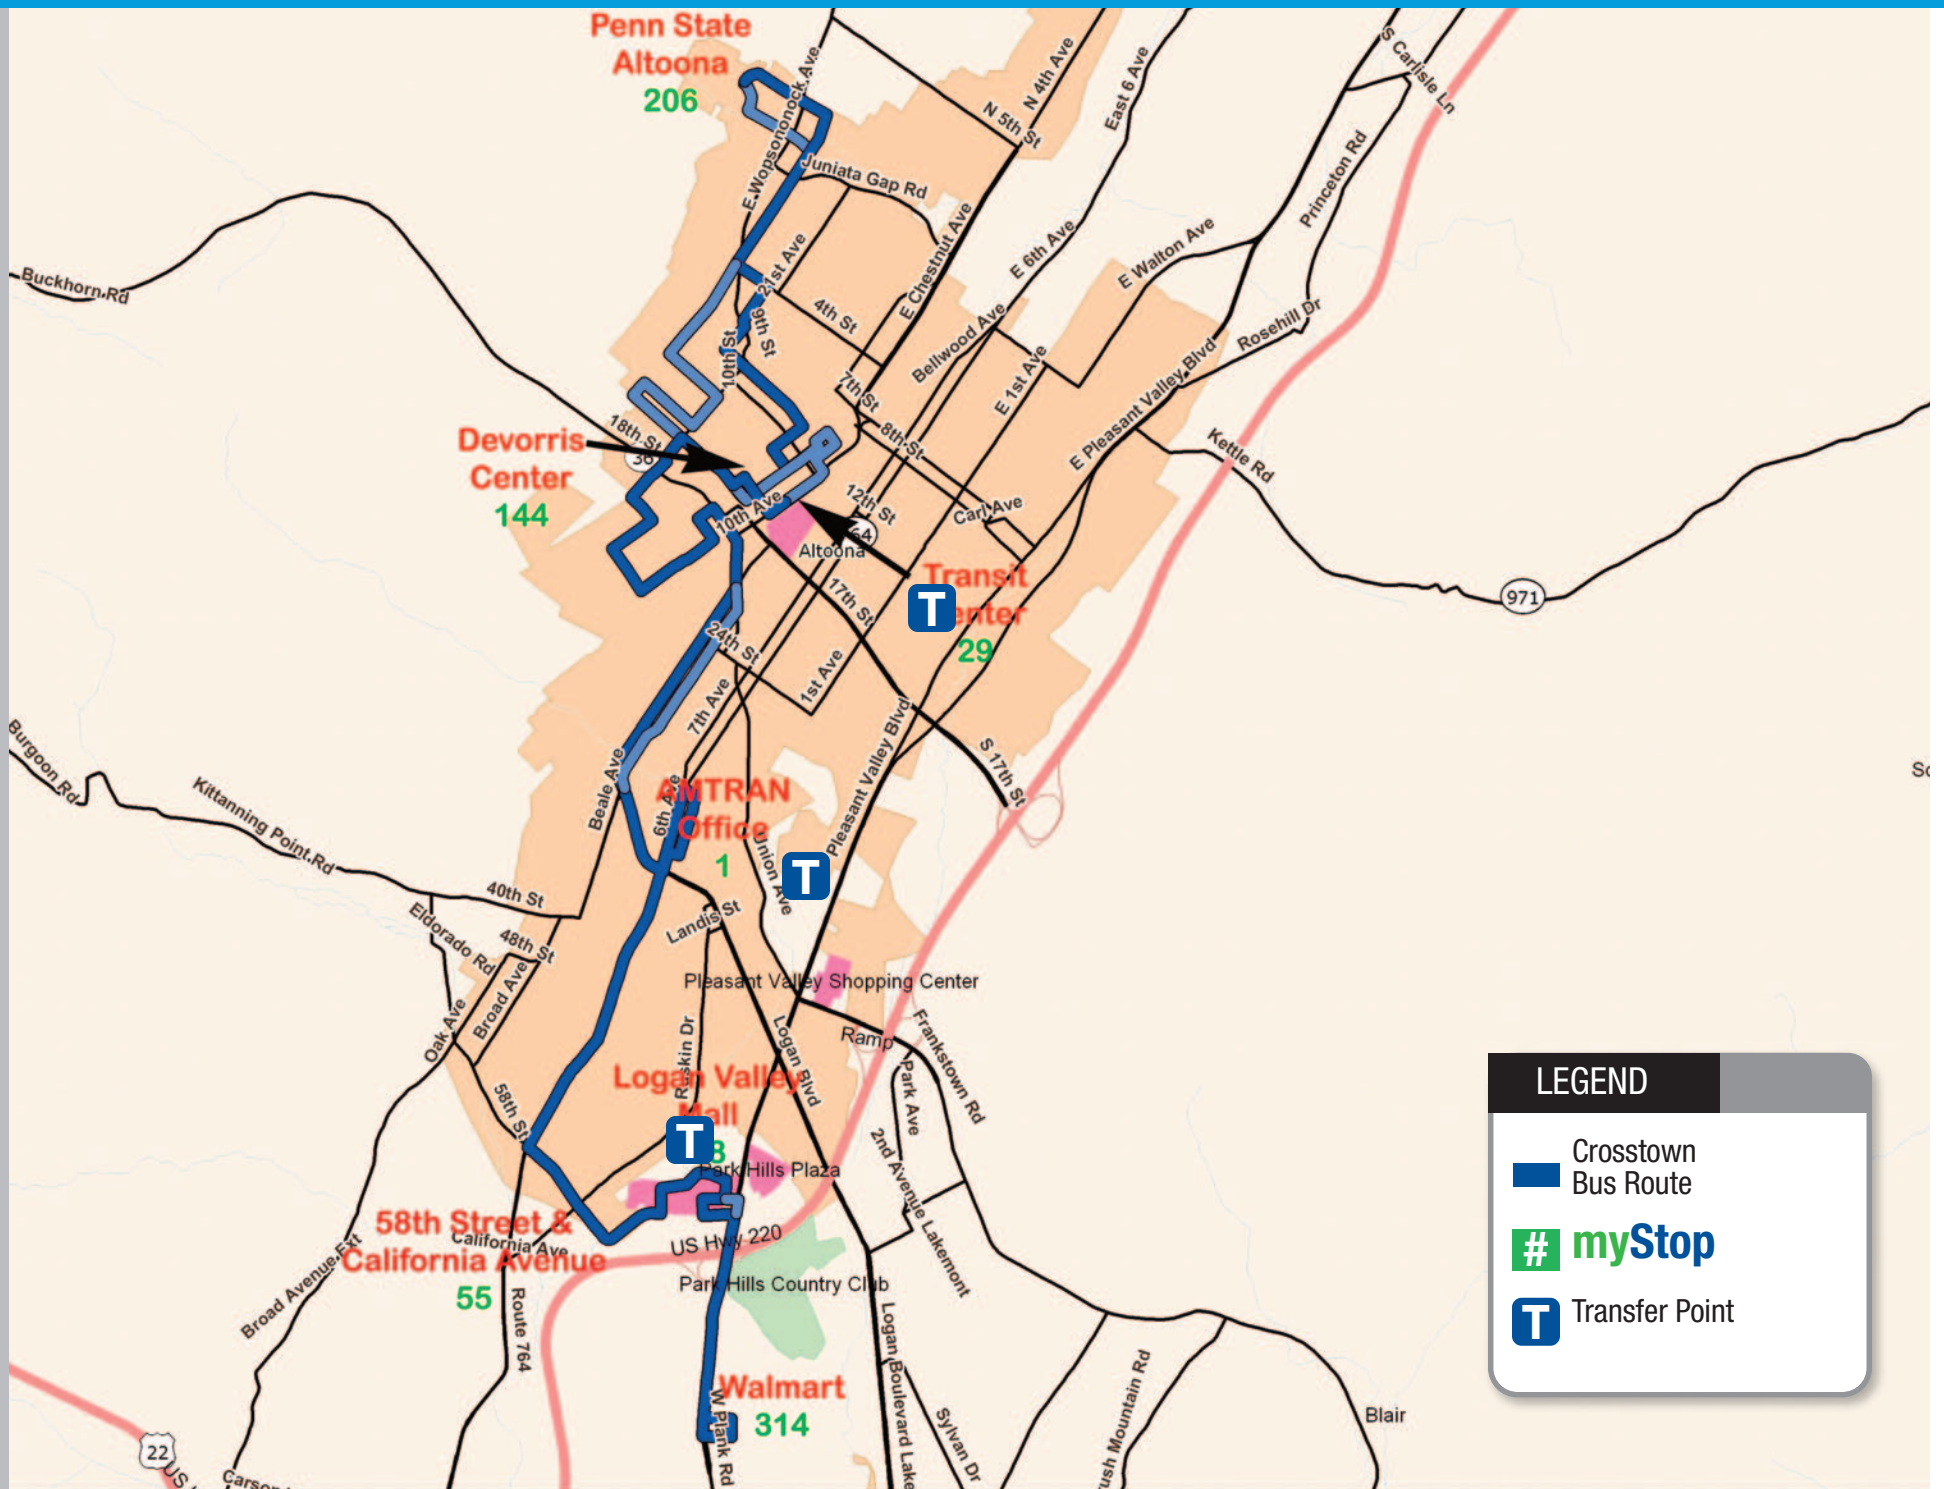

1 Crosstown

LEGEND

- Crosstown Bus Route
- # myStop
- T Transfer Point

Crosstown 25th Avenue

Transit Center 29	Devorris Center 144 15th Street	22nd Ave & 4th Street 191	Penn State Altoona 206	13th Street & 20th Avenue 420	Devorris Center 231 12th Avenue	Transit Center 29
* To Transit Center via 31st St to 6th Ave to 7th St and 10th Ave Expressway.						
*7:00 AM	7:01 AM	7:07 AM	7:20 AM	7:26 AM	7:35 AM	7:40 AM
*8:00 AM	8:01 AM	8:07 AM	8:20 AM	8:26 AM	8:35 AM	8:40 AM
9:00 AM	9:01 AM	9:07 AM	9:20 AM	9:26 AM	9:35 AM	9:40 AM
10:00 AM	10:01 AM	10:07 AM	10:20 AM	10:26 AM	10:35 AM	10:40 AM
11:00 AM	11:01 AM	11:07 AM	11:20 AM	11:26 AM	11:35 AM	11:40 AM
12:00 PM	12:01 PM	12:07 PM	12:20 PM	12:26 PM	12:35 PM	12:40 PM
1:00 PM	1:01 PM	1:07 PM	1:20 PM	1:26 PM	1:35 PM	1:40 PM
2:00 PM	2:01 PM	2:07 PM	2:20 PM	2:26 PM	2:35 PM	2:40 PM
3:00 PM	3:01 PM	3:07 PM	3:20 PM	3:26 PM	3:35 PM	3:40 PM
4:00 PM	4:01 PM	4:07 PM	4:20 PM	4:26 PM	4:35 PM	4:40 PM
5:00 PM	5:01 PM	5:07 PM	5:20 PM	5:26 PM	5:35 PM	5:40 PM+

Crosstown Walmart

Transit Center 29	On the hour AMTRAN 1	58th Street & California Ave 55	Logan Valley Mall (Applebee's) 58	Wal Mart 314	Logan Valley Mall (Applebee's) 58	AMTRAN 1	Transit Center 29
7:40 AM	7:58 AM 8:00 AM	8:07 AM	8:12 AM	8:18 AM	8:25 AM	8:35 AM	9:00 AM
8:40 AM	8:58 AM	9:07 AM	9:12 AM	9:18 AM	9:25 AM	9:35 AM	10:00 AM
9:40 AM	9:58 AM	10:07 AM	10:12 AM	10:18 AM	10:25 AM	10:35 AM	11:00 AM
10:40 AM	10:58 AM	11:07 AM	11:12 AM	11:18 AM	11:25 AM	11:35 AM	12:00 PM
11:40 AM	11:58 AM	12:07 PM	12:12 PM	12:18 PM	12:25 PM	12:35 PM	1:00 PM
12:40 PM	12:58 PM	1:07 PM	1:12 PM	1:18 PM	1:25 PM	1:35 PM	2:00 PM
1:40 PM	1:58 PM	2:07 PM	2:12 PM	2:18 PM	2:25 PM	2:35 PM	3:00 PM
2:40 PM	2:58 PM	3:07 PM	3:12 PM	3:18 PM	3:25 PM	3:35 PM	4:00 PM
3:40 PM	3:58 PM	4:07 PM	4:12 PM	4:18 PM	4:25 PM	4:35 PM	5:00 PM
4:40 PM	4:58 PM	5:07 PM	5:12 PM	5:18 PM	5:25 PM	5:35 PM	6:00 PM+