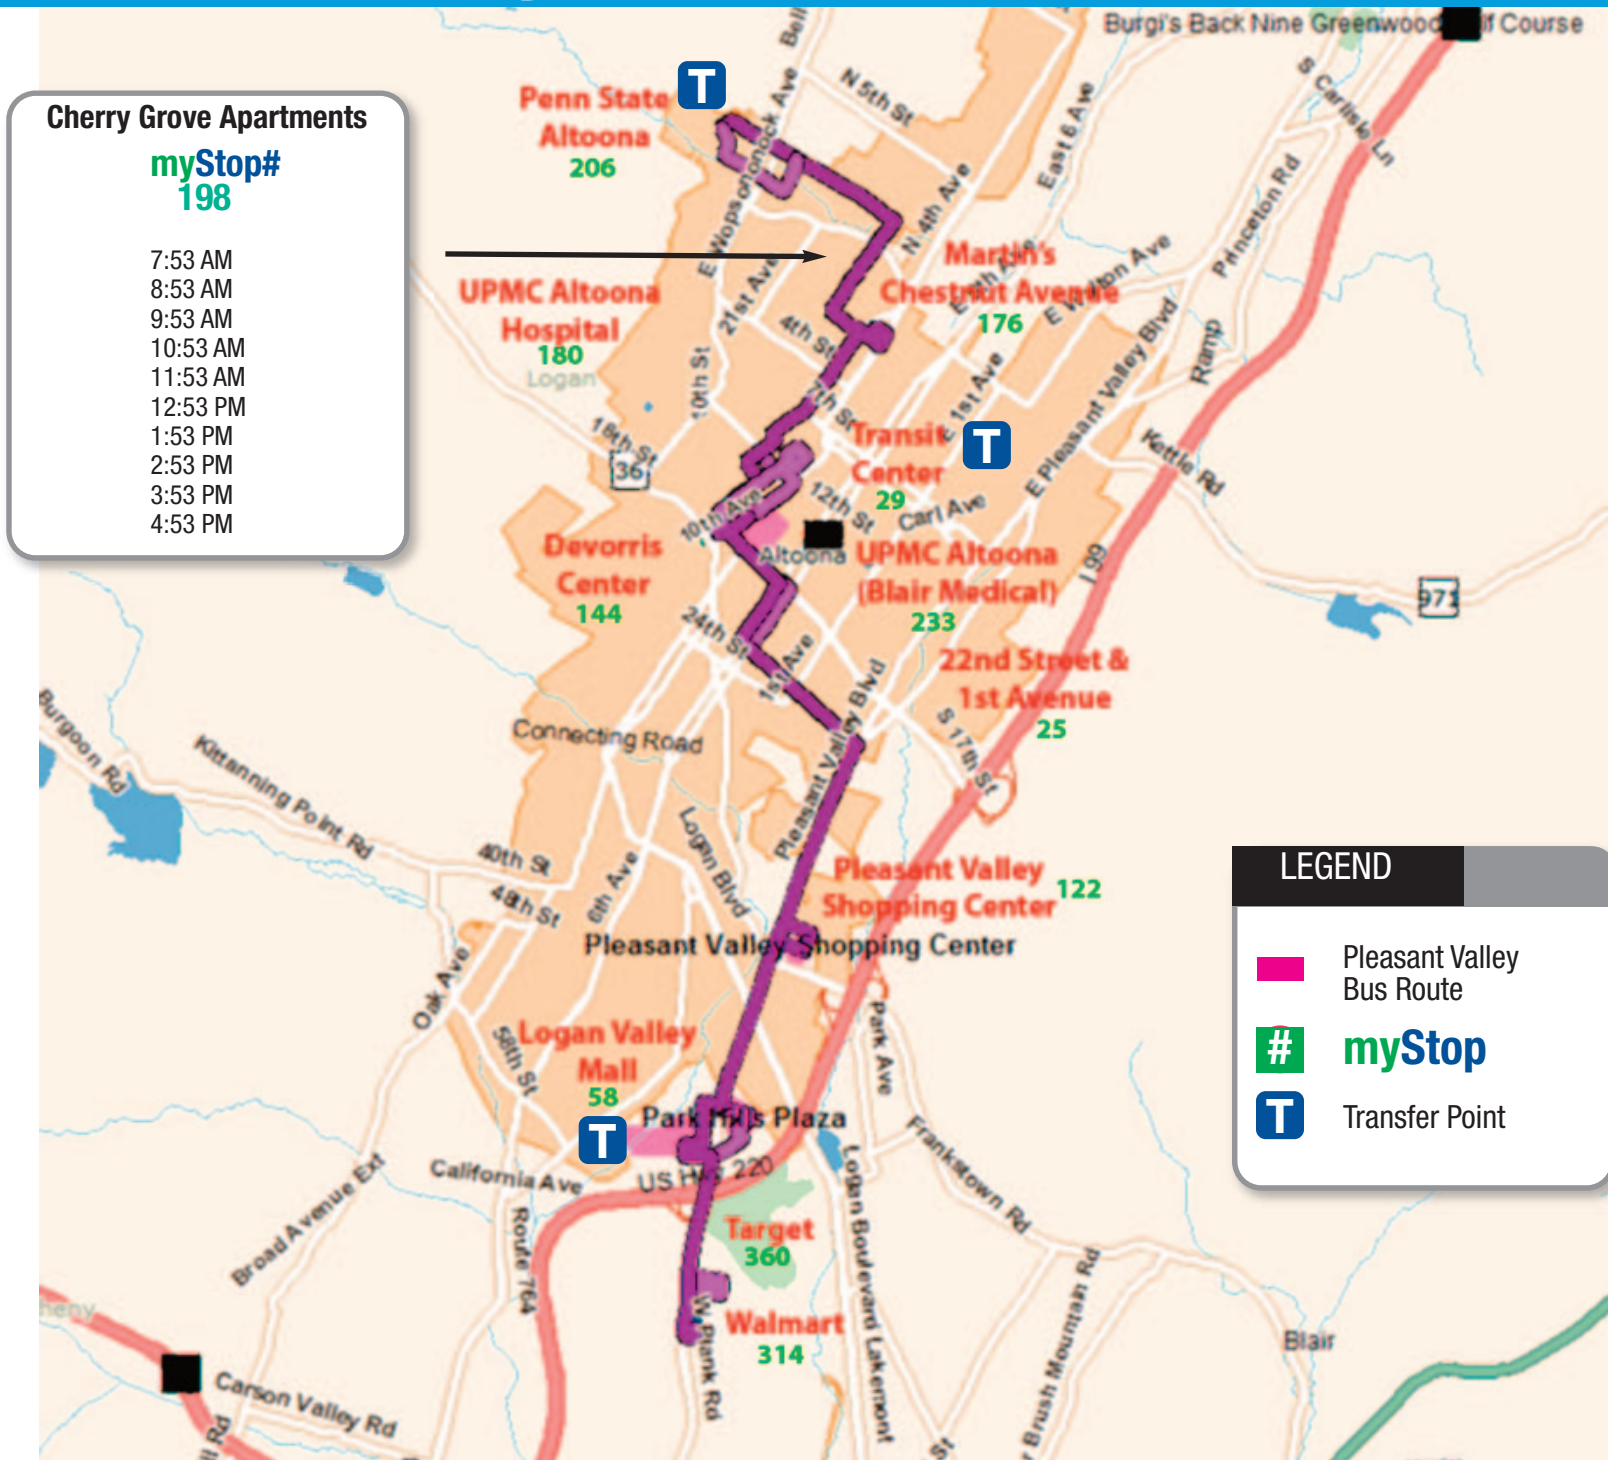

5 Pleasant Valley

Cherry Grove Apartments
myStop# 198

7:53 AM
8:53 AM
9:53 AM
10:53 AM
11:53 AM
12:53 PM
1:53 PM
2:53 PM
3:53 PM
4:53 PM

LEGEND

- █ Pleasant Valley Bus Route
- # myStop
- T Transfer Point

Pleasant Valley (Downtown to Ivyside)

The Pleasant Valley is thru-routed to the Flash Ivyside.

*To Transit Center via 6th Ave.

Transit Center 29	Devorris Center 144	UPMC Altoona (Blair Medical) 233	Martin's Chestnut Ave 176	Cherry Grove Apartments 198	Penn State Altoona 206	Martin's Chestnut Ave 176	UPMC Altoona 180	Transit Center 29
*7:40 AM	7:41 AM	7:47 AM	7:50 AM	7:53 AM	8:00 AM	8:07 AM	8:10 AM	8:20 AM
8:40 AM	8:41 AM	8:47 AM	8:50 AM	8:53 AM	9:00 AM	9:07 AM	9:10 AM	9:20 AM
9:40 AM	9:41 AM	9:47 AM	9:50 AM	9:53 AM	10:00 AM	10:07 AM	10:10 AM	10:20 AM
10:40 AM	10:41 AM	10:47 AM	10:50 AM	10:53 AM	11:00 AM	11:07 AM	11:10 AM	11:20 AM
11:40 AM	11:41 AM	11:47 AM	11:50 AM	11:53 AM	12:00 PM	12:07 PM	12:10 PM	12:20 PM
12:40 PM	12:41 PM	12:47 PM	12:50 PM	12:53 PM	1:00 PM	1:07 PM	1:10 PM	1:20 PM
1:40 PM	1:41 PM	1:47 PM	1:50 PM	1:53 PM	2:00 PM	2:07 PM	2:10 PM	2:20 PM
2:40 PM	2:41 PM	2:47 PM	2:50 PM	2:53 PM	3:00 PM	3:07 PM	3:10 PM	3:20 PM
3:40 PM	3:41 PM	3:47 PM	3:50 PM	3:53 PM	4:00 PM	4:07 PM	4:10 PM	4:20 PM
4:40 PM	4:41 PM	4:47 PM	4:50 PM	4:53 PM	5:00 PM	5:07 PM	5:10 PM	5:20 PM

Pleasant Valley (Downtown to Walmart)

Transit Center 29	Pleasant Valley Shopping Center (Dollar Tree) 122	Logan Valley Mall (Applebee's) 58	Walmart 314	Target 360	Pleasant Valley Shopping Center (Dollar Tree) 122	22nd Street 1st Avenue 20	Transit Center 29
8:20 AM	8:29 AM	8:40 AM	8:45 AM	8:48 AM	8:58 AM	9:03 AM	9:20 AM
9:20 AM	9:29 AM	9:40 AM	9:45 AM	9:48 AM	9:58 AM	10:03 AM	10:20 AM
10:20 AM	10:29 AM	10:40 AM	10:45 AM	10:48 AM	10:58 AM	11:03 AM	11:20 AM
11:20 AM	11:29 AM	11:40 AM	11:45 AM	11:48 AM	11:58 AM	12:03 PM	12:20 PM
12:20 PM	12:29 PM	12:40 PM	12:45 PM	12:48 PM	12:58 PM	1:03 PM	1:20 PM
1:20 PM	1:29 PM	1:40 PM	1:45 PM	1:48 PM	1:58 PM	2:03 PM	2:20 PM
2:20 PM	2:29 PM	2:40 PM	2:45 PM	2:48 PM	2:58 PM	3:03 PM	3:20 PM
3:20 PM	3:29 PM	3:40 PM	3:45 PM	3:48 PM	3:58 PM	4:03 PM	4:20 PM
4:20 PM	4:29 PM	4:40 PM	4:45 PM	4:48 PM	4:58 PM	5:03 PM	5:20 PM+
5:20 PM	5:29 PM	5:40 PM	5:45 PM	5:48 PM	5:58 PM	6:03 PM	6:20 PM+

+To Garage via 7th Avenue

All Amtran routes are deviated fixed routes before 7:00 a.m. and after 6:00 p.m.

Before 7:00 a.m. and after 6:00 p.m., any customer can ask the driver to deviate the bus from its regular route to get them closer to their destination.

www.amtran.org
814-944-4074

When will my bus be at my stop?
Call 814-944-1200 or visit amtran.org

All times are subject to change. Delays and cancellations may occur due to traffic and/or inclement weather. Visit www.amtran.org and myStop for constant updates.