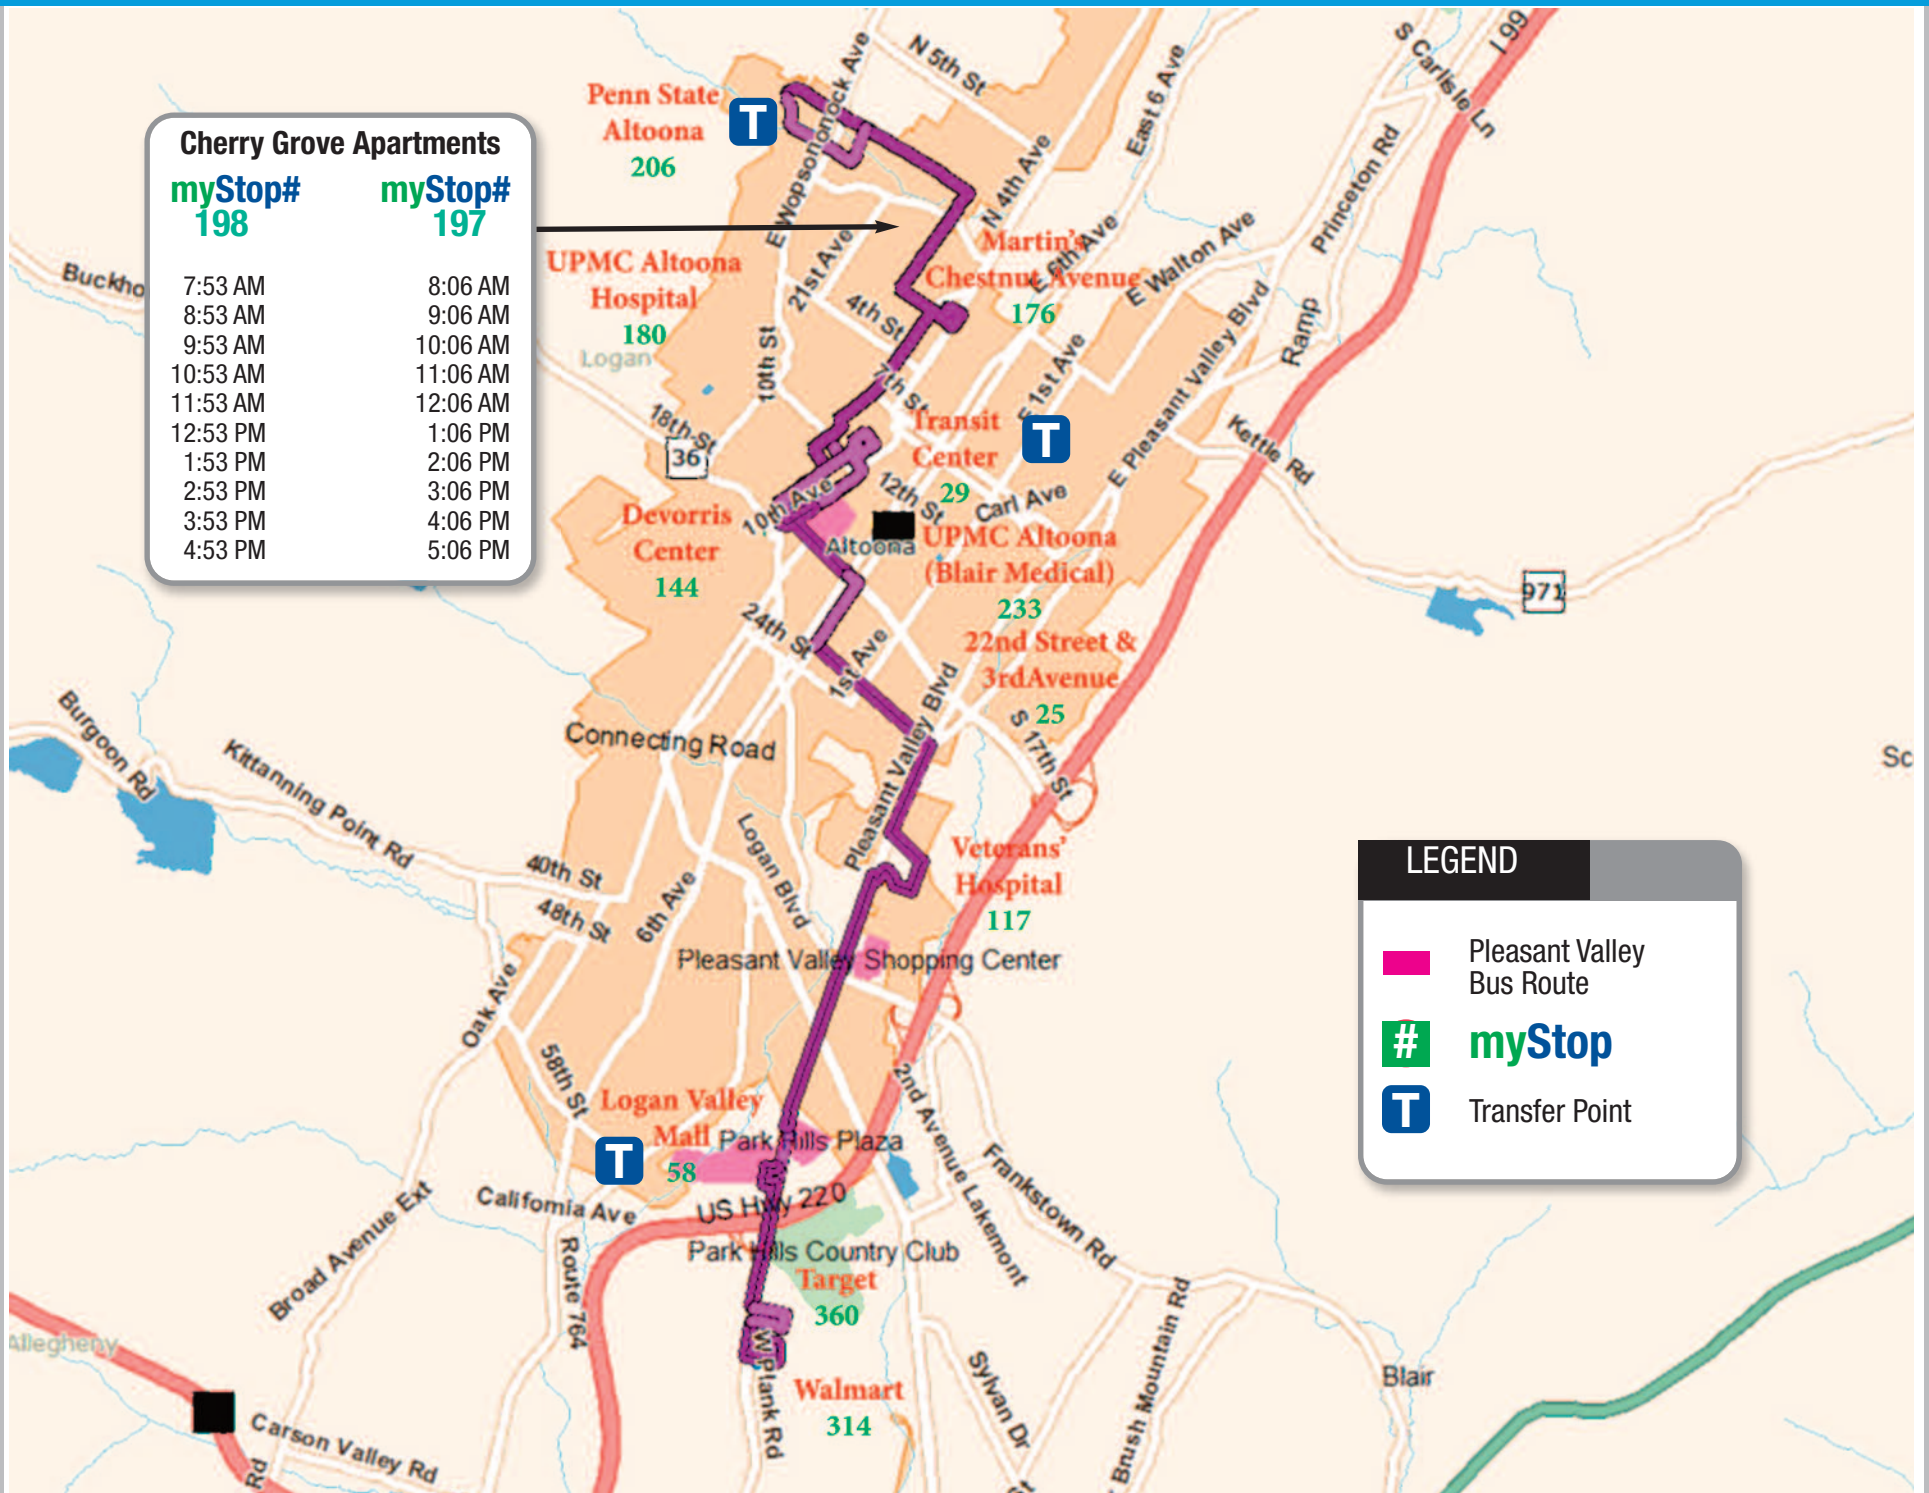

5 Pleasant Valley

Cherry Grove Apartments	
myStop# 198	myStop# 197
7:53 AM	8:06 AM
8:53 AM	9:06 AM
9:53 AM	10:06 AM
10:53 AM	11:06 AM
11:53 AM	12:06 AM
12:53 PM	1:06 PM
1:53 PM	2:06 PM
2:53 PM	3:06 PM
3:53 PM	4:06 PM
4:53 PM	5:06 PM

LEGEND

- █ Pleasant Valley Bus Route
- # myStop
- T Transfer Point

Pleasant Valley (Downtown to Ivyside)

The Pleasant Valley is thru-routed to the Flash Ivyside.

*To Transit Center via 6th Ave.

Transit Center 29	Devorris Center 144	UPMC Altoona (Blair Medical) 233	Martin's Chestnut Ave 176	Cherry Grove Apartments 198	Penn State Altoona 206	Martin's Chestnut Ave 176	UPMC Altoona 180	Transit Center 29
*7:40 AM	7:41 AM	7:47 AM	7:50 AM	7:53 AM	8:00 AM	8:09 AM	8:12 AM	8:20 AM
8:40 AM	8:41 AM	8:47 AM	8:50 AM	8:53 AM	9:00 AM	9:09 AM	9:12 AM	9:20 AM
9:40 AM	9:41 AM	9:47 AM	9:50 AM	9:53 AM	10:00 AM	10:09 AM	10:12 AM	10:20 AM
10:40 AM	10:41 AM	10:47 AM	10:50 AM	10:53 AM	11:00 AM	11:09 AM	11:12 AM	11:20 AM
11:40 AM	11:41 AM	11:47 AM	11:50 AM	11:53 AM	12:00 PM	12:09 PM	12:12 PM	12:20 PM
12:40 PM	12:41 PM	12:47 PM	12:50 PM	12:53 PM	1:00 PM	1:09 PM	1:12 PM	1:20 PM
1:40 PM	1:41 PM	1:47 PM	1:50 PM	1:53 PM	2:00 PM	2:09 PM	2:12 PM	2:20 PM
2:40 PM	2:41 PM	2:47 PM	2:50 PM	2:53 PM	3:00 PM	3:09 PM	3:12 PM	3:20 PM
3:40 PM	3:41 PM	3:47 PM	3:50 PM	3:53 PM	4:00 PM	4:09 PM	4:12 PM	4:20 PM
4:40 PM	4:41 PM	4:47 PM	4:50 PM	4:53 PM	5:00 PM	5:09 PM	5:12 PM	5:20 PM

Pleasant Valley (Downtown to Walmart)

Transit Center 29	VA Hospital 117	Logan Valley Mall (Applebee's) 58	Walmart 314	Target 360	VA Hospital 9	22nd Street 3rd Avenue 25	Transit Center 29
8:20 AM	8:29 AM	8:40 AM	8:45 AM	8:48 AM	9:01 AM	9:06 AM	9:20 AM
9:20 AM	9:29 AM	9:40 AM	9:45 AM	9:48 AM	10:01 AM	10:06 AM	10:20 AM
10:20 AM	10:29 AM	10:40 AM	10:45 AM	10:48 AM	11:01 AM	11:06 AM	11:20 AM
11:20 AM	11:29 AM	11:40 AM	11:45 AM	11:48 AM	12:01 PM	12:06 PM	12:20 PM
12:20 PM	12:29 PM	12:40 PM	12:45 PM	12:48 PM	1:01 PM	1:06 PM	1:20 PM
1:20 PM	1:29 PM	1:40 PM	1:45 PM	1:48 PM	2:01 PM	2:06 PM	2:20 PM
2:20 PM	2:29 PM	2:40 PM	2:45 PM	2:48 PM	3:01 PM	3:06 PM	3:20 PM
3:20 PM	3:29 PM	3:40 PM	3:45 PM	3:48 PM	4:01 PM	4:06 PM	4:20 PM
4:20 PM	4:29 PM	4:40 PM	4:45 PM	4:48 PM	5:01 PM	5:06 PM	5:20 PM+
5:20 PM	5:29 PM	5:40 PM	5:45 PM	5:48 PM	6:01 PM	6:06 PM	6:20 PM+

All routes are deviated fixed route before 7:00 am and after 6:00 pm.

After 6:00 pm, customers can ask the driver to deviate the bus from its regular route to get them closer to their destination.

+To Garage via 7th Avenue

www.amtran.org
814-944-4074

When will my bus be at my stop?
Call 814-944-1200 or visit amtran.org

All times are subject to change. Delays and cancellations may occur due to traffic and/or inclement weather. Visit www.amtran.org and myStop for constant updates.