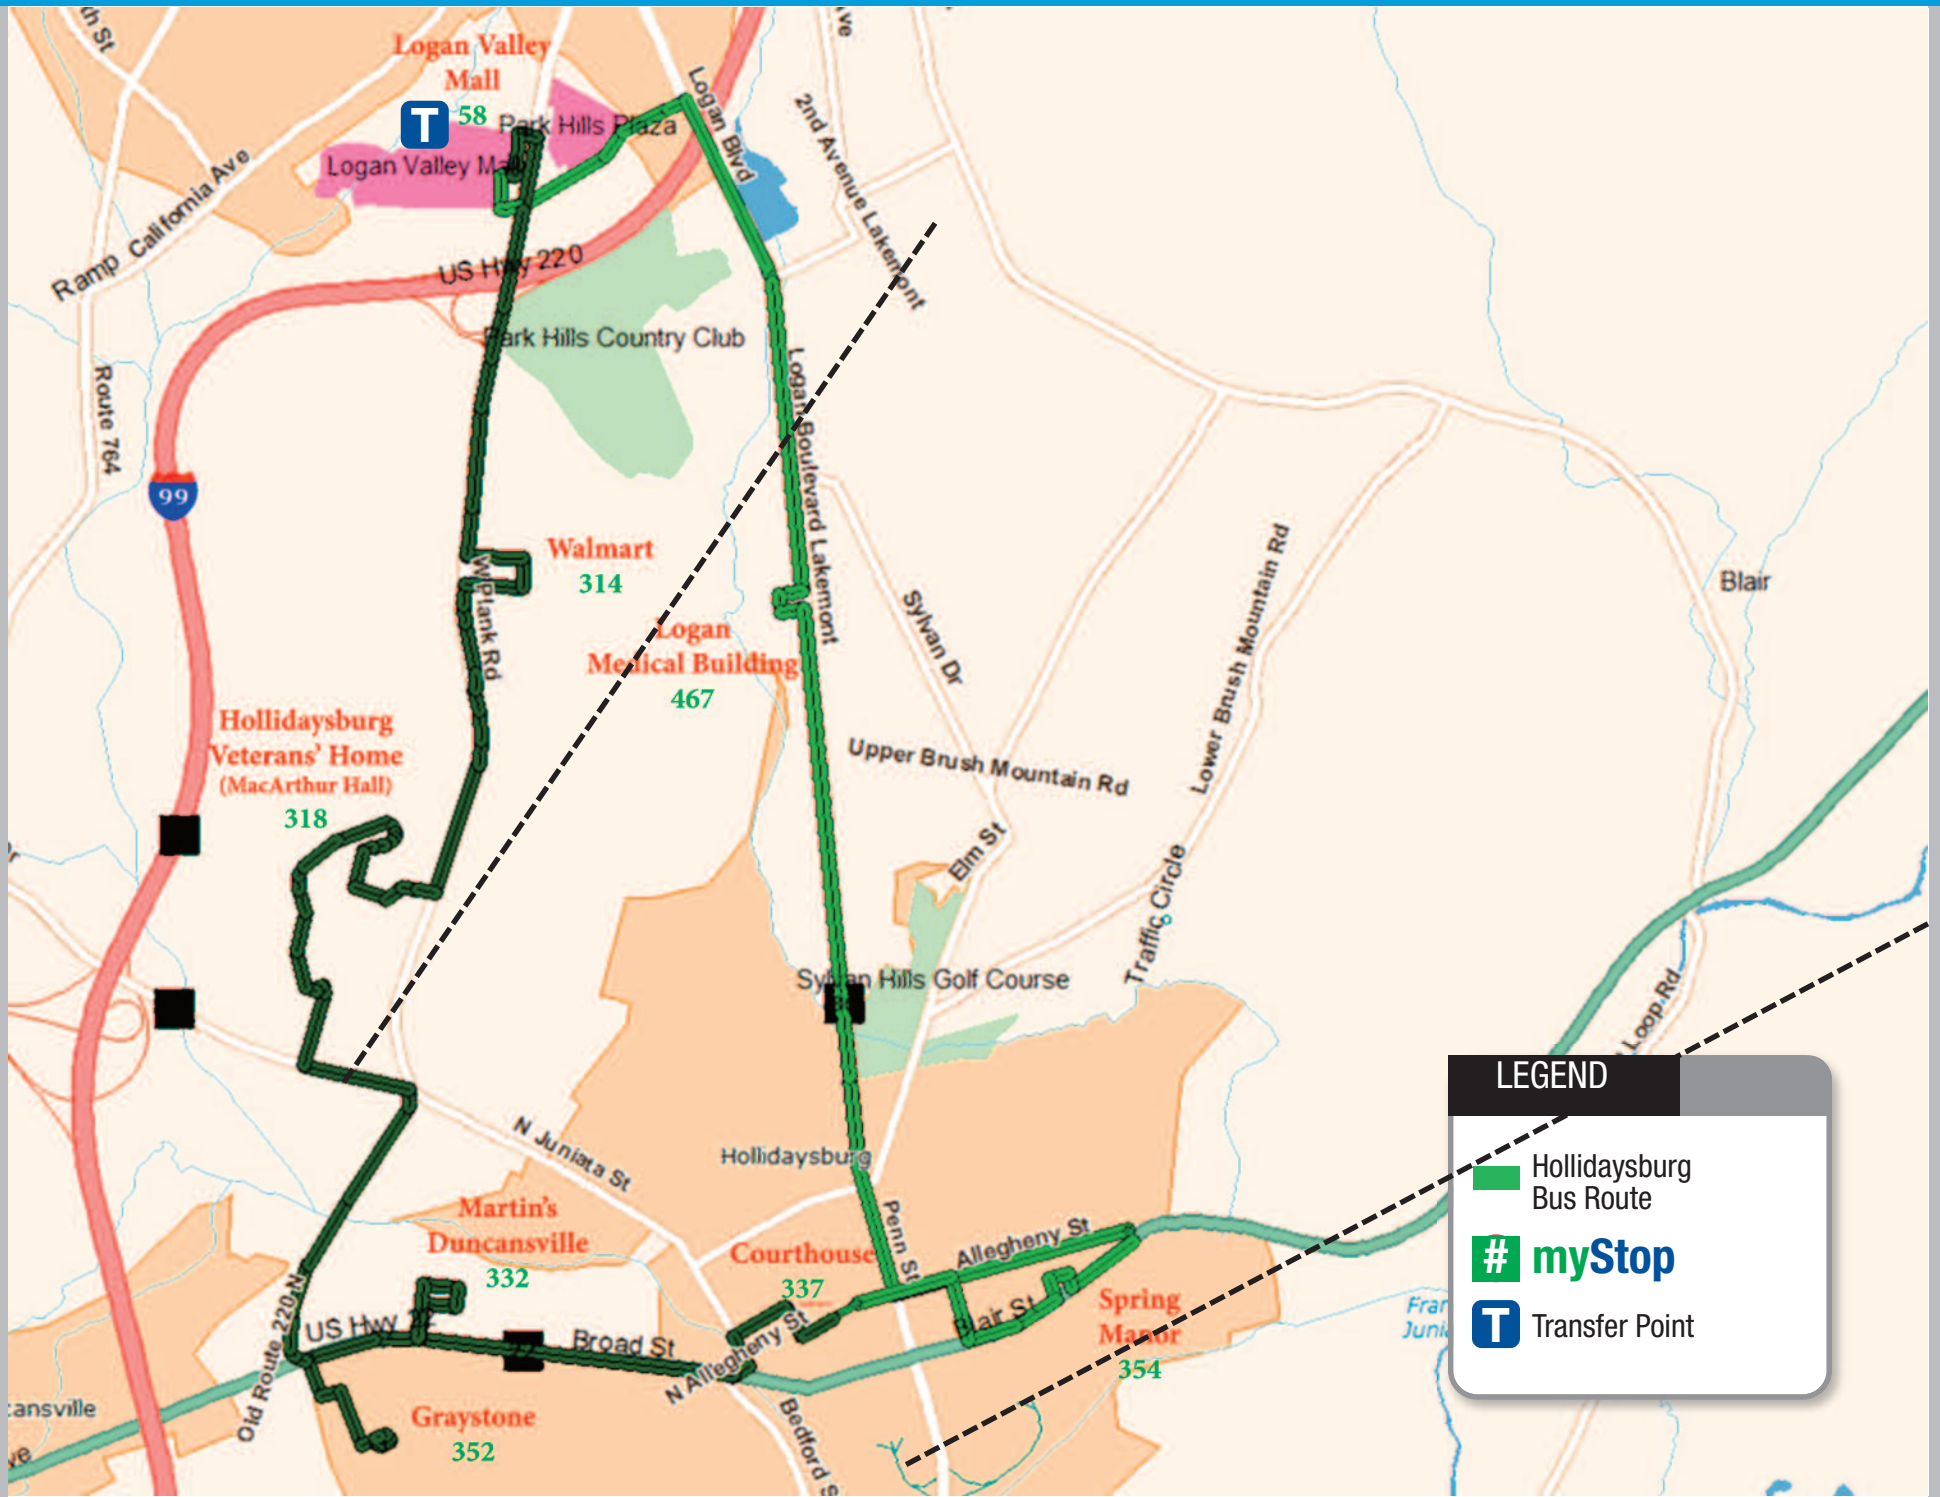

8 Hollidaysburg

Hollidaysburg

All routes are deviated fixed route before 7:00 am and after 6:00 pm. After 6:00 pm, customers can ask the driver to deviate the bus from its regular route to get them closer to their destination.

	Logan Valley Mall (Applebee's) 58	Logan Medical Building 467	Spring Manor 354	Court House 337	Martin's Duncansville 332
*To LVM via Logan Blvd	*7:30 AM	7:37 AM	7:45 AM	7:50 AM	7:58 AM
	8:30 AM	8:37 AM	8:45 AM	8:50 AM	8:58 AM
	9:30 AM	9:37 AM	9:45 AM	9:50 AM	9:58 AM
	10:30 AM	10:37 AM	10:45 AM	10:50 AM	10:58 AM
	11:30 AM	11:37 AM	11:45 AM	11:50 AM	11:58 AM
	12:30 PM	12:37 PM	12:45 PM	12:50 PM	12:58 PM
	1:30 PM	1:37 PM	1:45 PM	1:50 PM	1:58 PM
	2:30 PM	2:37 PM	2:45 PM	2:50 PM	2:58 PM
	3:30 PM	3:37 PM	3:45 PM	3:50 PM	3:58 PM
	4:30 PM	4:37 PM	4:45 PM	4:50 PM	4:58 PM
		Hollidaysburg Veterans Home (MacArthur Hall) 318	Walmart 314	Logan Valley Mall (Applebee's) 58	
	8:03 AM	8:12 AM	8:19 AM	8:30 AM	
	9:03 AM	9:12 AM	9:19 AM	9:30 AM	
	10:03 AM	10:12 AM	10:19 AM	10:30 AM	
	11:03 AM	11:12 AM	11:19 AM	11:30 AM	
	12:03 PM	12:12 PM	12:19 PM	12:30 PM	
	1:03 PM	1:12 PM	1:19 PM	1:30 PM	
	2:03 PM	2:12 PM	2:19 PM	2:30 PM	
	3:03 PM	3:12 PM	3:19 PM	3:30 PM	
	4:03 PM	4:12 PM	4:19 PM	4:30 PM	
	5:03 PM	5:12 PM	5:19 PM	5:30 PM+	

+To Garage via Logan Blvd

www.amtran.org
814-944-4074

When will my bus be at my stop?
Call 814-944-1200 or visit amtran.org

All times are subject to change. Delays and cancellations may occur due to traffic and/or inclement weather. Visit www.amtran.org and myStop for constant updates.