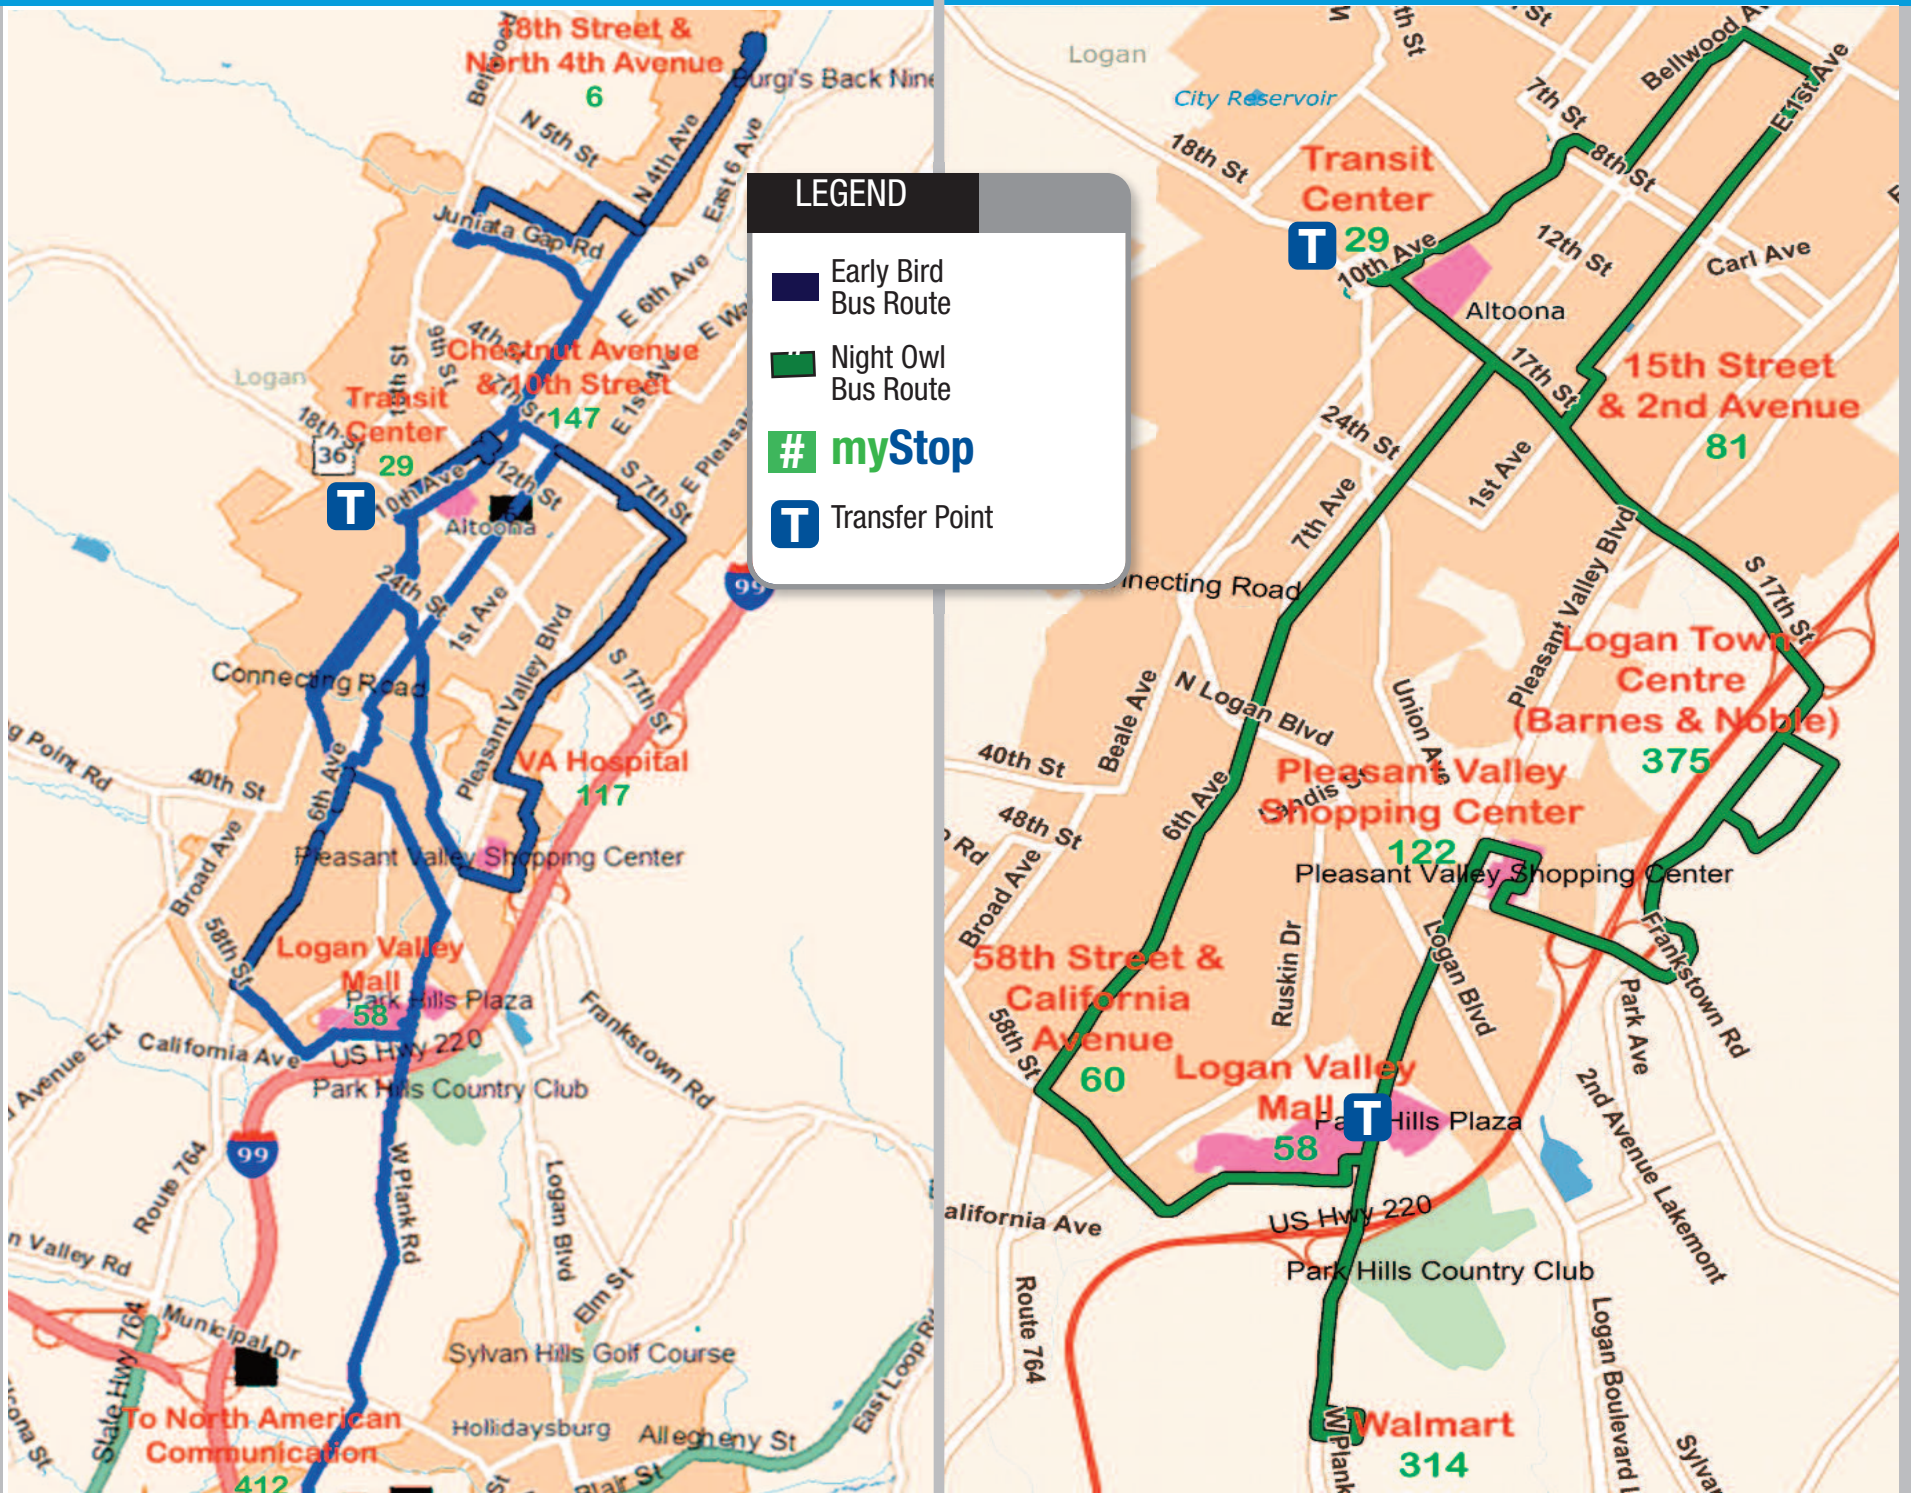

11 Early Bird

12 Night Owl

Early Bird

Transit Center 29	North American Communication 412	58th Street & California Avenue 60	Chestnut Avenue & 10th Street 147	18th Street & N. 4th Avenue 6	Transit Center 29	VA Hospital 117	7th Street & 4th Avenue 104
*6:00 AM	6:15 AM	6:25 AM	6:35 AM	6:45 AM	7:05 AM	7:17 AM	7:25 AM

* To Transit Center via 6th Ave.

All routes are deviated fixed route before 7:00 am and after 6:00 pm.

Before 7:00 am any customer can ask the driver to deviate the bus from its regular route to get them closer to their destination.

Night Owl

Transit Center 29	Logan Towne Centre (Barnes & Noble) 375	Pleasant Valley Shopping Center 122	Walmart 314	Logan Valley Mall 58	58th Street & California Avenue 60	2nd Avenue & Lloyd Street 91	Transit Center 29
6:00 PM	6:11 PM	6:18 PM	6:28 PM	6:34 PM	6:36 PM	6:51 PM	7:00 PM
7:00 PM	7:11 PM	7:18 PM	7:28 PM	7:34 PM	7:36 PM	7:51 PM	8:00 PM
8:00 PM	8:11 PM	8:18 PM	8:28 PM	8:34 PM	8:36 PM	8:51 PM	9:00 PM
9:00 PM	9:11 PM	9:18 PM	9:28 PM	9:34 PM	9:36 PM	9:51 PM	+10:00 PM
							+To Garage

All routes are deviated fixed route before 7:00 am and after 6:00 pm.

Before 7:00 am and after 6:00 pm any customer can ask the driver to deviate the bus from its regular route to get them closer to their destination.